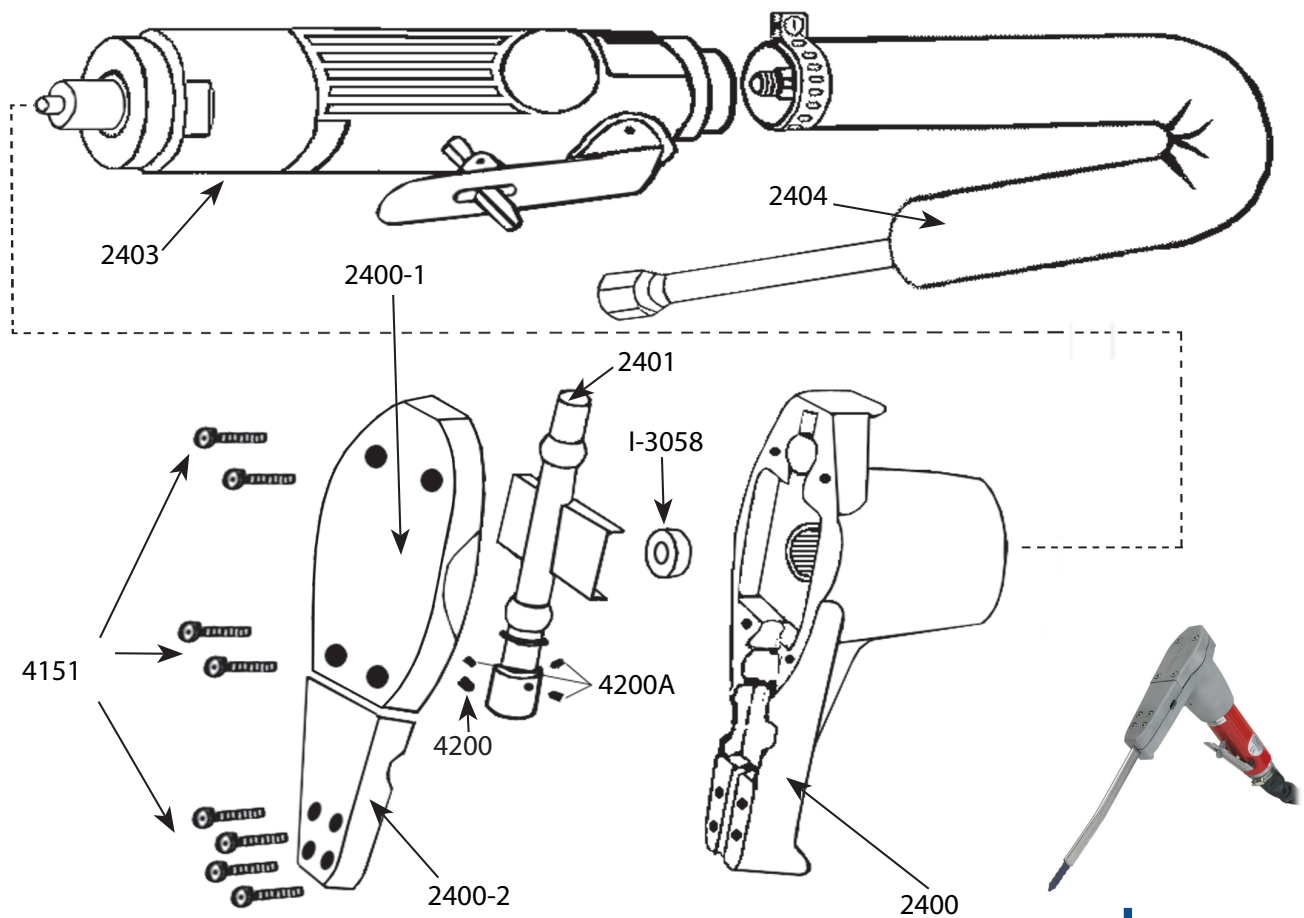

Excalibur Deluxe Kit varaosat

Part No.	Description	Quantity
2400	Casting Body	1
2400-1	Casting Cover	1
2400-2	Casting	1
2401	Plunger Assembly (includes blade holder and all screws)	1
2403	Motor Assembly and Drive Shaft	1
2404	Air Hose and Muffler	1
4200	1/4 X 20 X 5/16 Blade Retaining Screw	1
4200A	10 X 32 X 1/4 Blade Holder Screws	3
4151	Sheath and Head Retainer Screws	8
I-3058	Drive Bearing	1